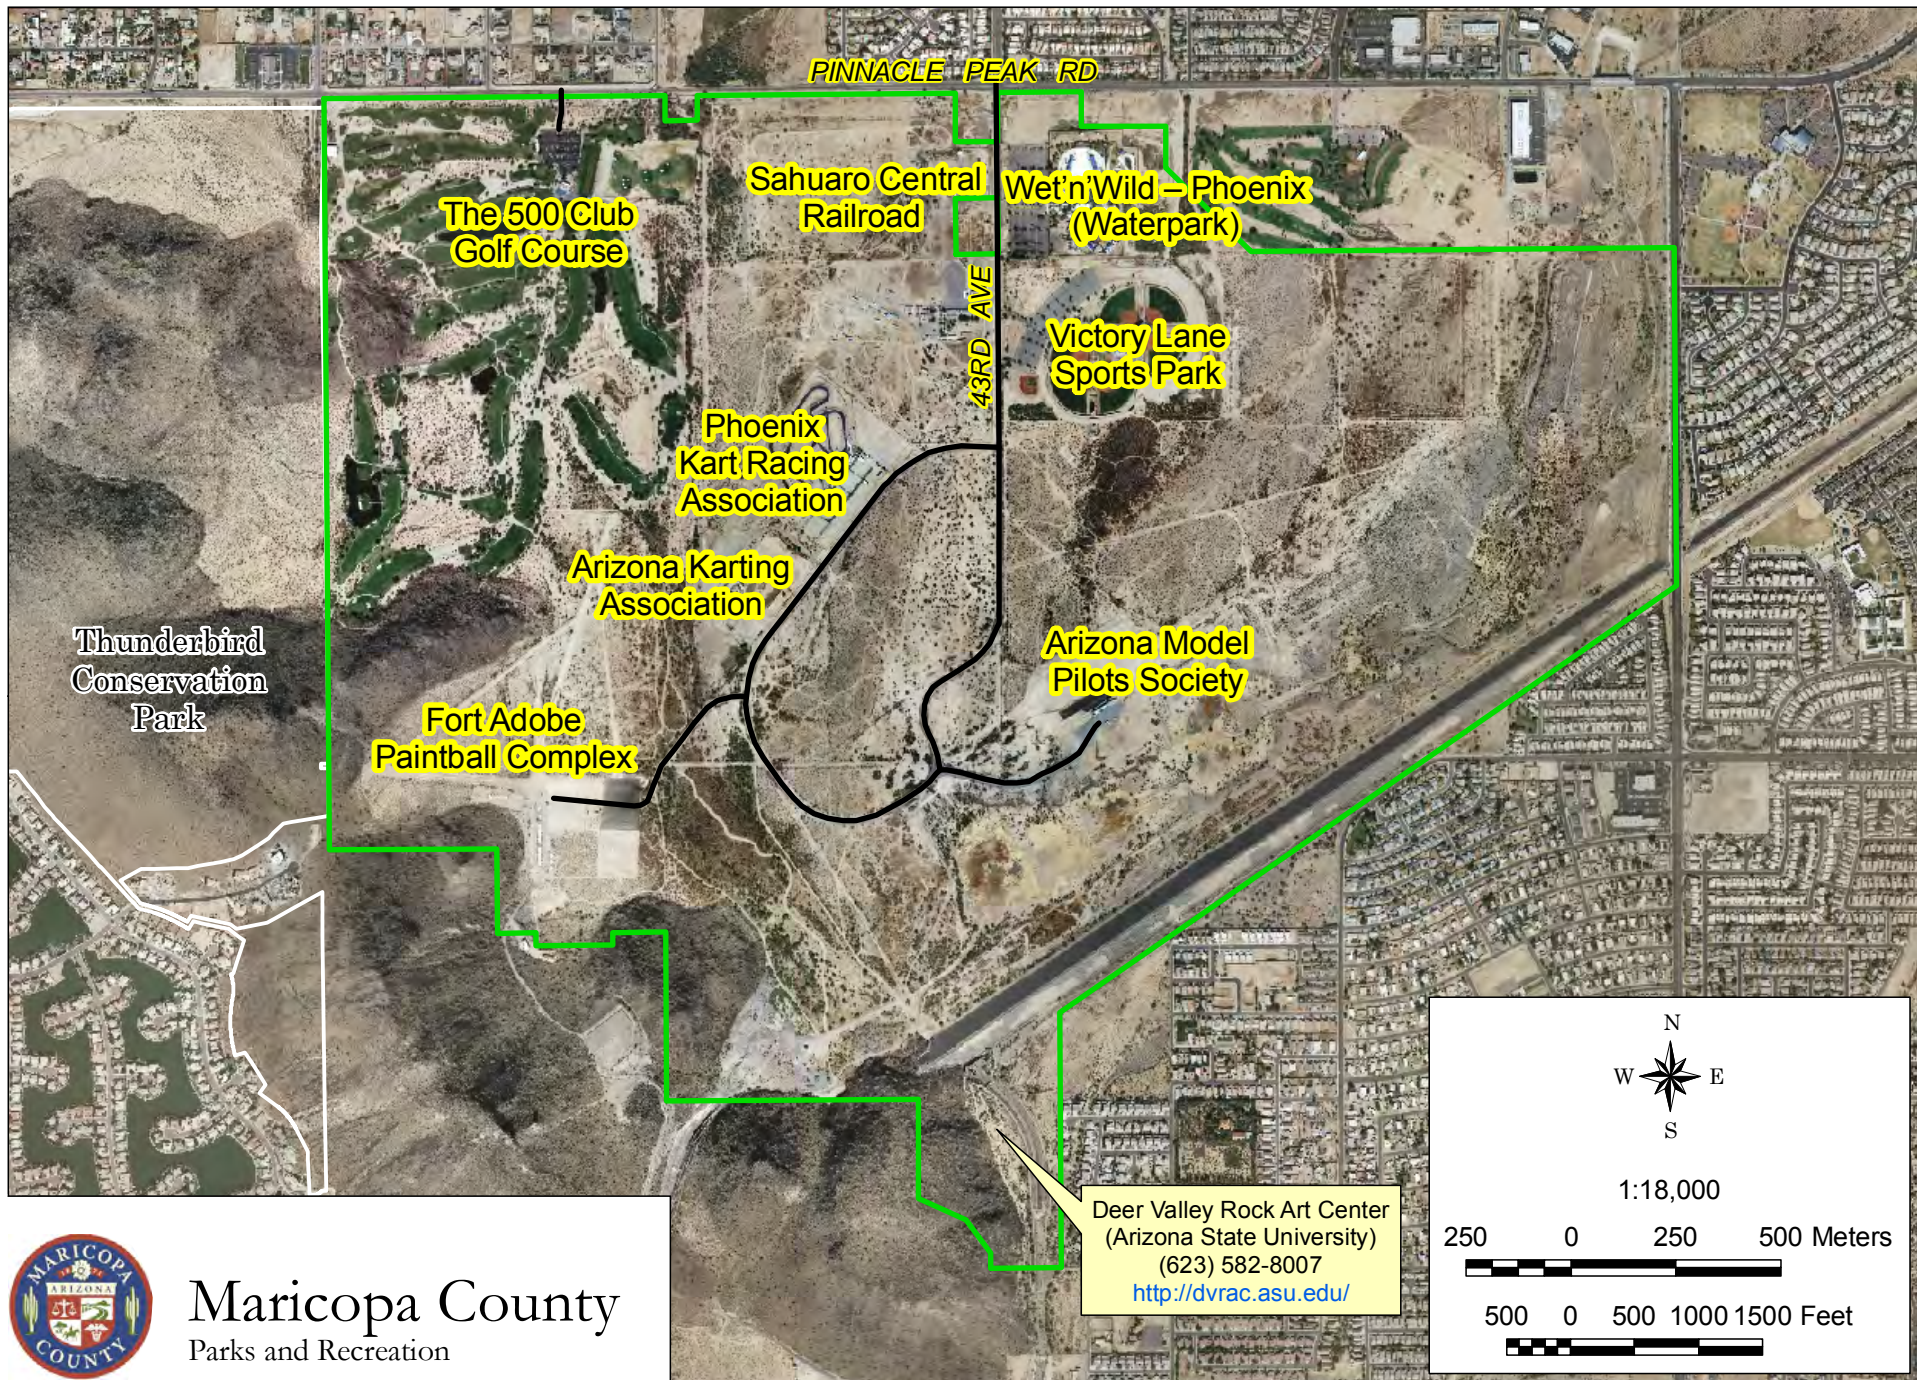

Adobe Dam Regional Park

Maricopa County
Parks and Recreation